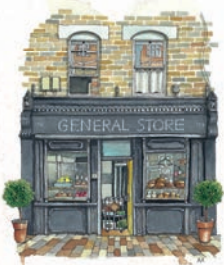

General Store
London, UK